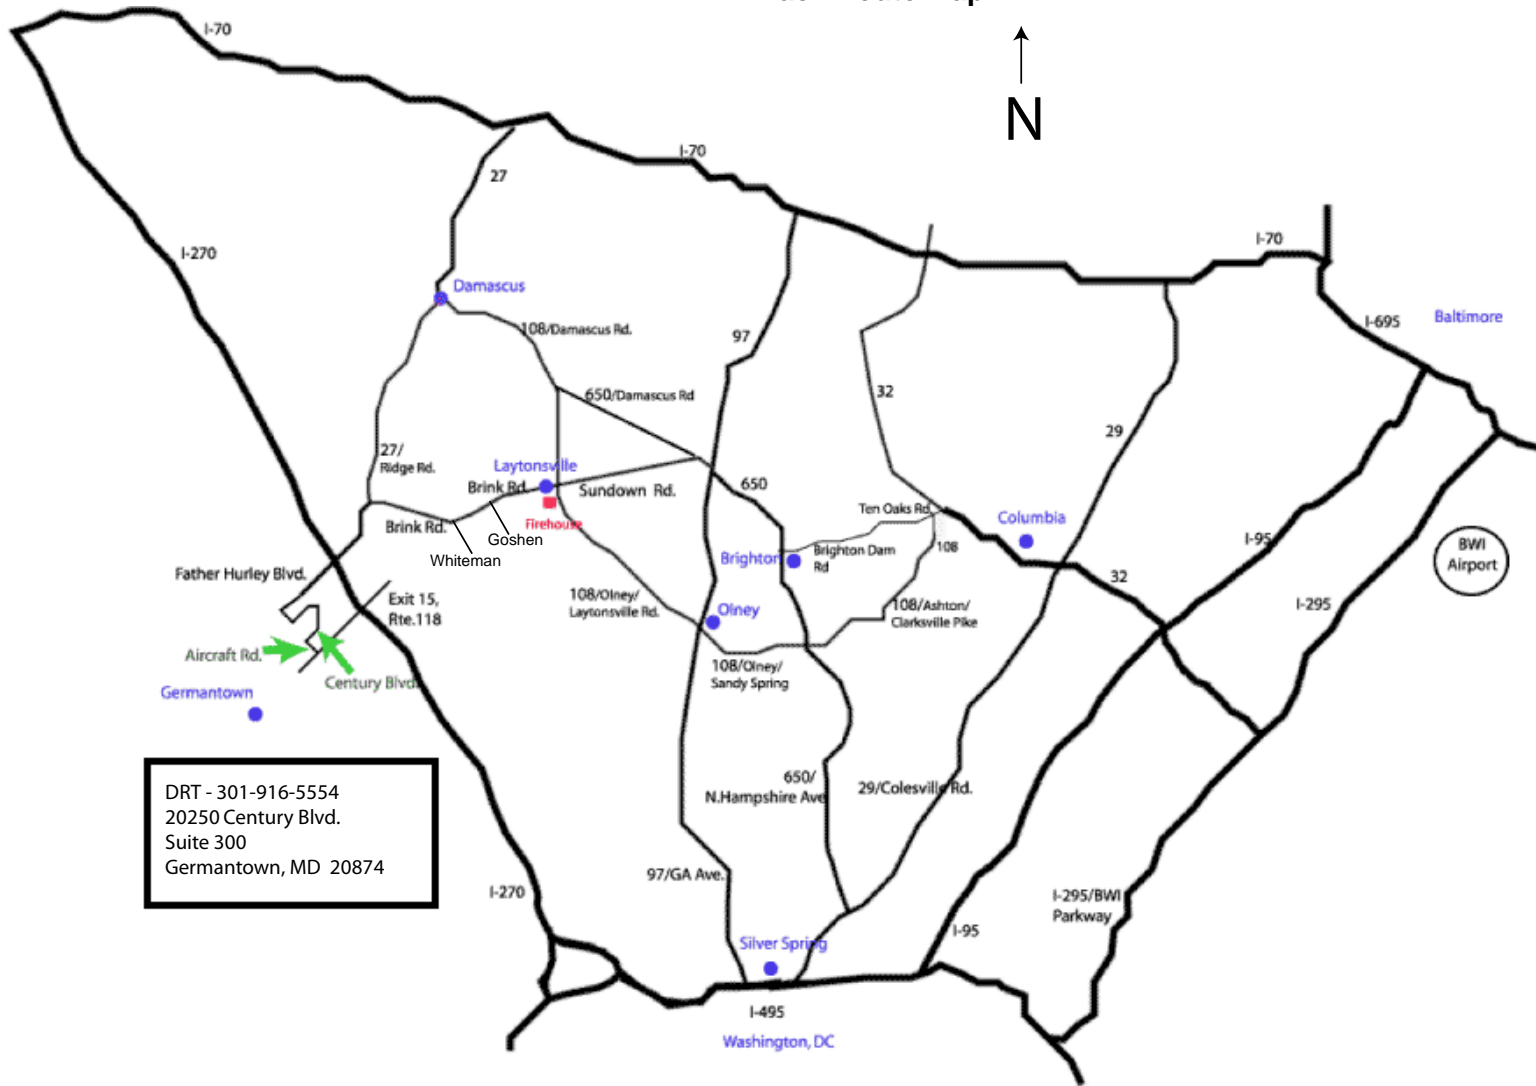

Back Route Map

DRT - 301-916-5554
20250 Century Blvd.
Suite 300
Germantown, MD 20874