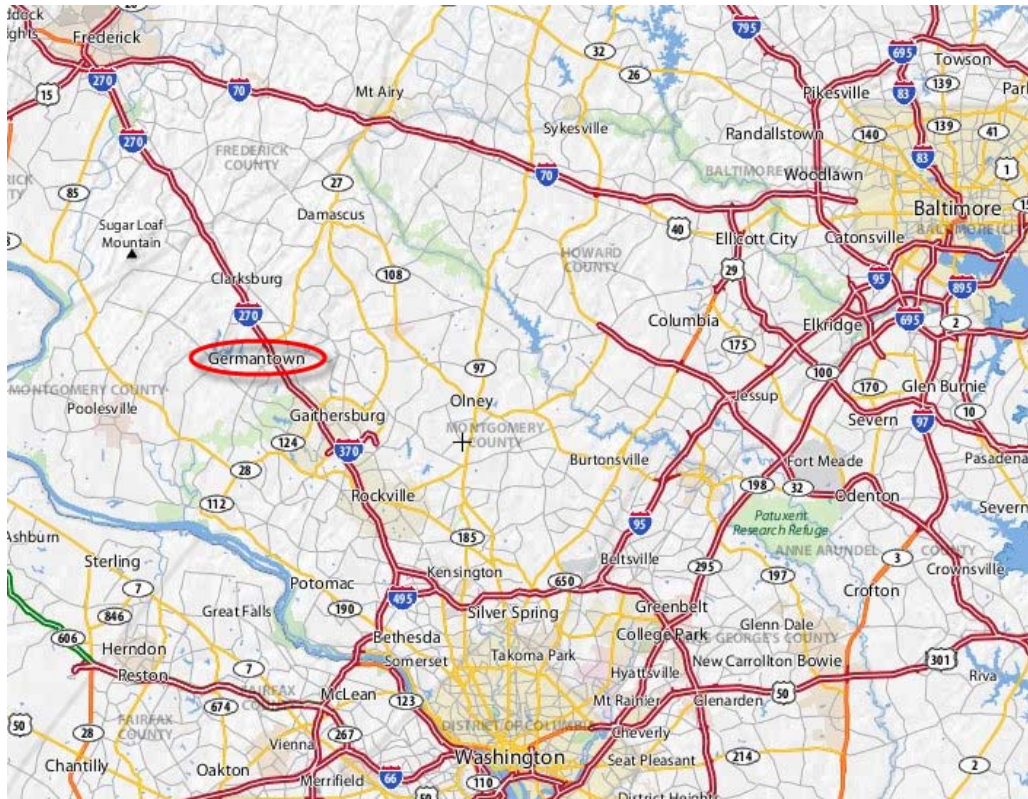

## Directions to DRT

20250 Century Boulevard  
Suite 300  
Germantown, MD 20874-1102  
Phone (301) 916-5554  
Fax (301) 916-5787

DRT is located in Germantown, Maryland, approximately 20 miles northwest of Washington, DC, along the I-270 technology corridor. To reach DRT, take I-270 to Germantown. Take exit 15B to Rte. 118 South. Turn right at the second light onto Aircraft Drive. Turn right at the first intersection onto Century Blvd. After rounding the curve, turn left into the third parking lot (street address of 20250). Park in front or alongside of first pinkish building. **All visitors must sign in and receive a badge.** DRT reception is located on the third floor.

**From the West:**

From I-70 East:

1. Take Exit #53 I-70 E. to I-270 S. toward Washington, DC
2. Take Exit #16 on I-270 S. towards Father Hurley Boulevard
3. Keep right at the exit. Merge onto Father Hurley Boulevard
4. Get in the left lane immediately
5. Turn Left onto Crystal Rock Dr.
6. Turn Left onto Cloverleaf Center Dr.
7. Turn Right onto Century Blvd.

**From the South: Virginia/Dulles/IAD**

From I-95 North

1. Take Exit #170B on I-95 N to I-495 N
2. Take Exit #38 on I-495 N to I-270N
3. Use the center lanes of I-270 N (They're faster)
4. Take Exit #15B to MD-118 toward Germantown
5. Turn Right onto Aircraft Dr.
6. Turn Right onto Century Blvd.

**From the East or North: Baltimore/Columbia, MD/BWI**

1. Take I-495 N or W toward I-270
2. Take Exit #35 on I-495 to I-270 N toward Frederick
3. Use the center lanes of I-270 N (They're faster)
4. Take Exit #15B to MD-118 toward Germantown
5. Turn Right onto Aircraft Dr.
6. Turn Right onto Century Blvd.